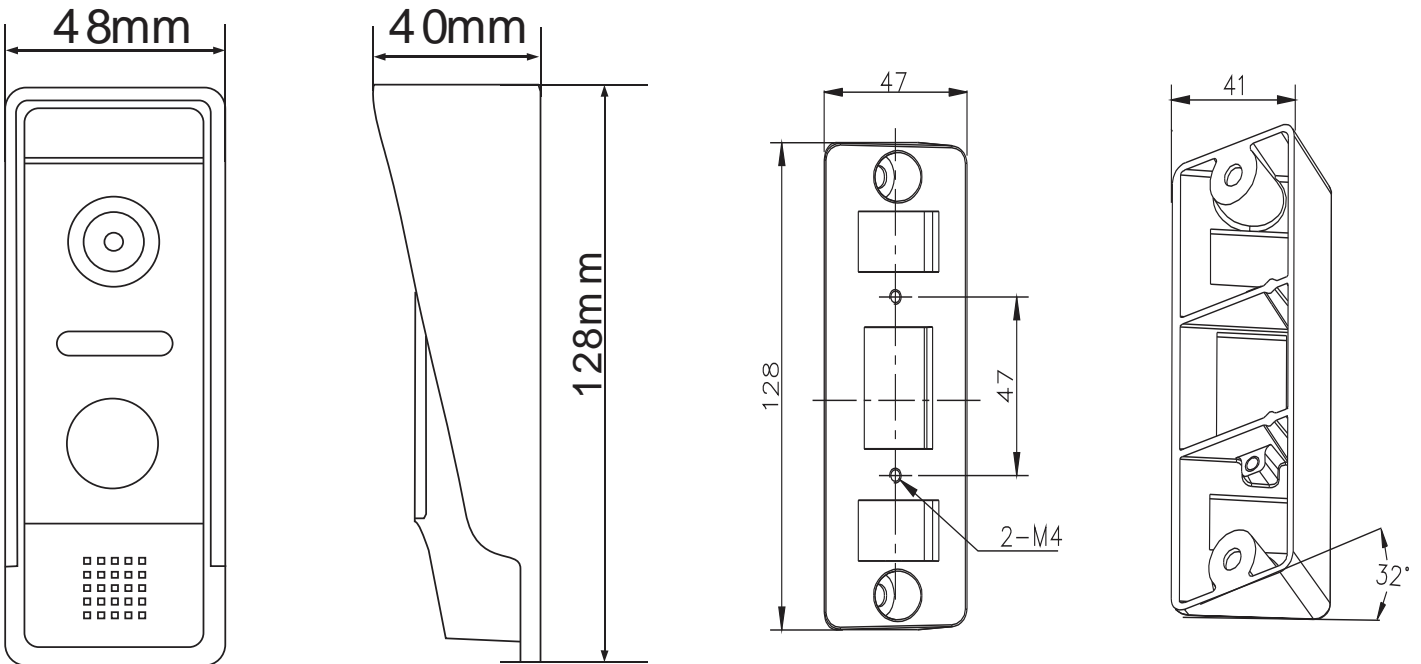

Specifications

SKU	VIID3
Camera Sensor	¼ CMOS Pin hole CMOS Camera 600TVL
Viewing Angle	68' degree
Night Vision	IR LED's (60' degree)
Power supply	Supplied from indoor station 200Ma Max
Operating Temperature	-40'C ~ 50'C
Installation	Surface / Flush mount
Compliance	CE, C-Tick, FCC, ROHS

- Pinhole camera/ Wide angle camera
- Anti-oxidation aluminum alloy panel
- Simple 4-wire connection
- IR LED illumination for better night vision
- With ring indication when button pressed
- Unique design that is rainproof, dustproof, and anti-vandal