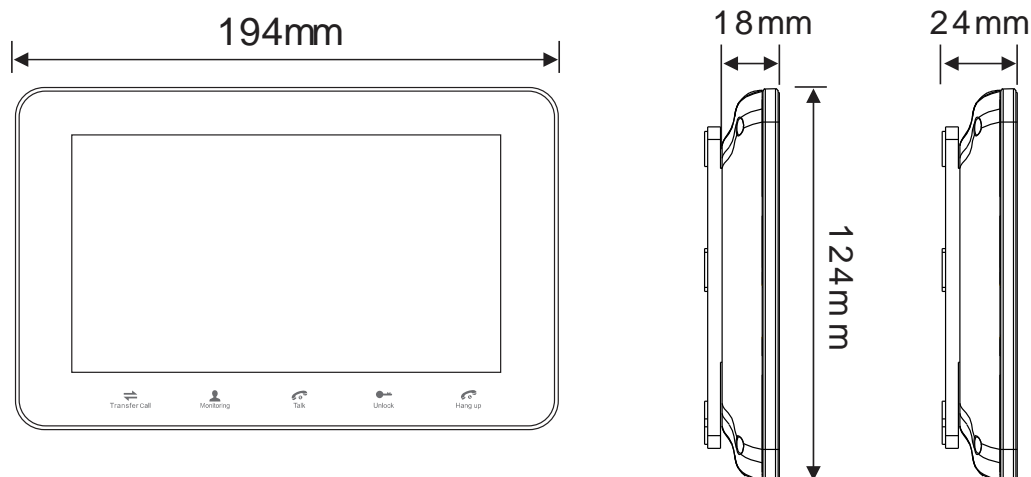

Specifications

SKU	VIID3
Display	7" TFT LCD(16:9)
Resolution	800(H) X 3(RGB) X 480(V)
Video	PAL
Intercom Mode	Hands-free dual communication
Conversation duration	120s
Touch key	YES
Memory	Supports additional TF card (32gb max)
Power consumption	500mA max @12Vdc
Power supply	12VDC
Operating Temperature	-10'C ~ +60'C
Installation	Surface Mount
Compliance	CE, C-Tick, FCC, ROHS

- 7 inch TFT display
- Hands-free video intercom
- With touch-key operation
- Key-unlock, monitoring, internal-communication among indoor monitors, call transfer
- Up to 2 doorbells can be connected with 4 indoor monitors
- Simple 4-wire connection