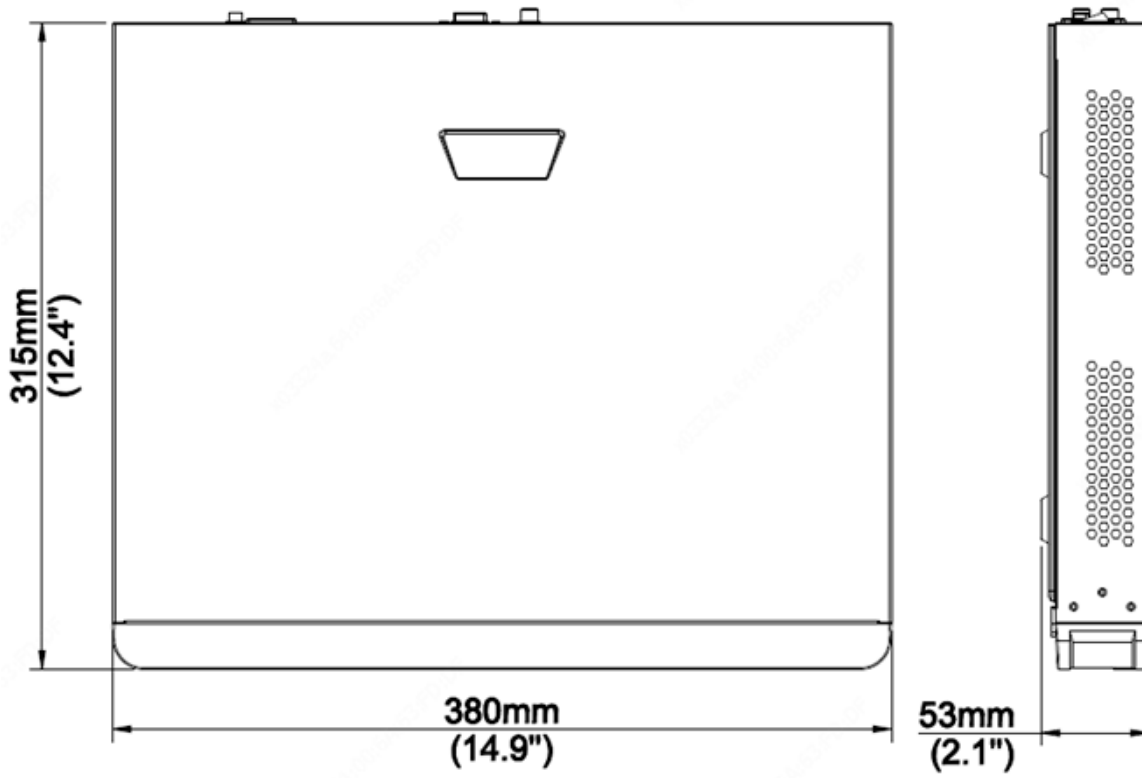

EXTERNAL INTERFACE

Network Interface	1 RJ-45 10M / 100M / 1000M self-adaptive Ethernet Interface
USB Interface	Front panel: 1 x USB2.0, Rear panel: 1 x USB3.0
Alarm In	4-ch
Alarm Out	1-ch

POE

Interface	16 independent 100 Mbps PoE network interfaces
Max Power	Max 30 W for single port Max 240 W in total
Supported Standard	IEEE 802.3af / at

GENERAL

Power Supply	100 - 240 Vac Power Consumption: ≤10 W (without HDD)
Working Environment	+14°F - +131°F (-10°C - +55°C), Relative humidity: ≤90% (non-condensing)
Dimensions (W×D×H)	14.9" × 12.4" × 2.1" (380 × 315 × 53 mm)
Weight (without HDD)	5.29 lb. (≤2.6 kg)

DIMENSIONS

REAR PANEL