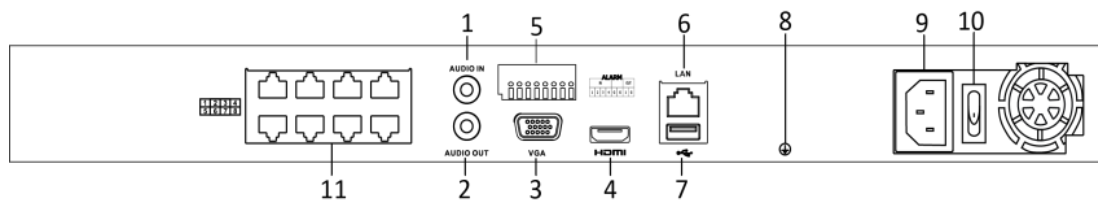

NR32P8-8

8 Channel 4K 80M 1U 8 POE Network Video Recorder

Physical Interfaces

The NR32P8-8 provide 8 network Interfaces with PoE function.

Index	Description	Index	Description
1	AUDIO IN	7	USB 3.0 Interface.
2	AUDIO OUT	8	GND
3	VGA Interface	9	100 to 240 VAC power supply
4	HDMI Interface	10	Power Switch
5	Controller Port, Alarm In/Alarm Out	11	Network Interfaces with PoE function
6	LAN Network Interface