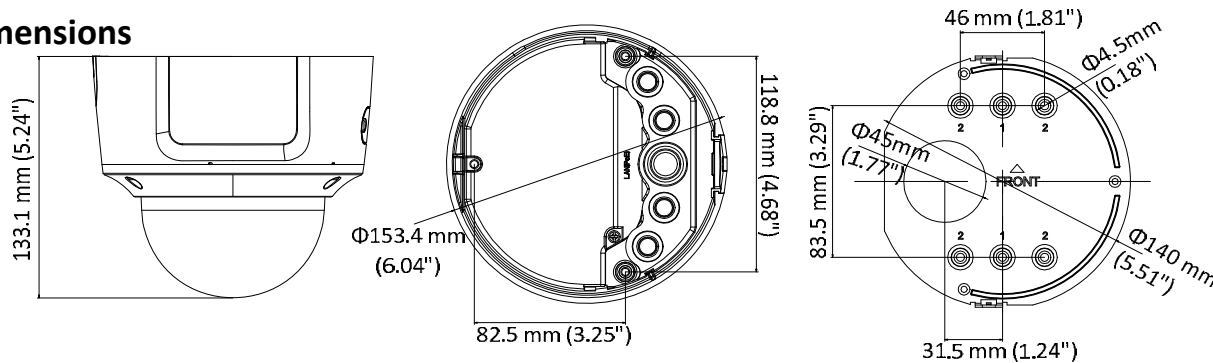

NC328-VDZ

8 MP WDR Vari-focal Network Dome Camera

Day/Night Switch	Auto/Schedule/Triggered by Alarm In
Network	
Network Storage	Support Micro SD/SDHC/SDXC card (128G), local storage and NAS (NFS,SMB/CIFS), ANR
Alarm Trigger	Motion detection, video tampering, network disconnected, IP address conflict, illegal login, HDD full, HDD error, Alarm input, Alarm output
Protocols	TCP/IP, ICMP, HTTP, HTTPS, FTP, DHCP, DNS, DDNS, RTP, RTSP, RTCP, PPPoE, NTP, UPnP, SMTP, SNMP, IGMP, 802.1X, QoS, IPv6, Bonjour
General Function	One-key reset, anti-flicker, three streams, heartbeat, password protection, privacy mask, watermark, IP address filter
API	ONVIF (PROFILE S, PROFILE G), PSIA, CGI, ISAPI
Simultaneous Live View	Up to 6 channels
User/Host	Up to 32 users 3 levels: Administrator, Operator and User
Client	iVMS-4200, iVMS-4500, iVMS-5200
Web Browser	IE8+, Chrome 31.0-44, Firefox 30.0-51, Safari 8.0+
Interface	
Audio	1 input (line in, 3.5 mm), 1 output(3.5 mm), single track
Communication Interface	1 RJ45 10M/100M self-adaptive Ethernet port
Alarm	1 input, 1 output (max. 12 VDC, 30 mA)
Video Output	1Vp-p composite output (75 Ω/BNC)
On-board storage	Built-in Micro SD/SDHC/SDXC slot, up to 128 GB
SVC	H.264 encoding supports
Reset Button	Support
Audio	
Environment Noise Filtering	Support
Audio Sampling Rate	16 kHz
General	
Operating Conditions	-30 °C to +60 °C (-22 °F to +140 °F), Humidity 95% or less (non-condensing)
Power Supply	12 VDC ± 25%, PoE (802.3af) Terminal block for DC input
Power Consumption and Current	12 VDC, 0.95A, max. 11.5W PoE (802.3af, 37V to 57V), 0.1A to 0.3A, max. 12.9W
Protection Level	IP67, IK10
Material	Metal
Dimensions	Φ153.4 × 133.1 mm (Φ6.04" × 5.24")
Weight	Camera: 1287 g (2.84 lb.)

NC328-VDZ

8 MP WDR Vari-focal Network Dome Camera

Dimensions

Accessories

1271ZJ-155
Pendant Mount

1273ZJ-155
Wall Mount