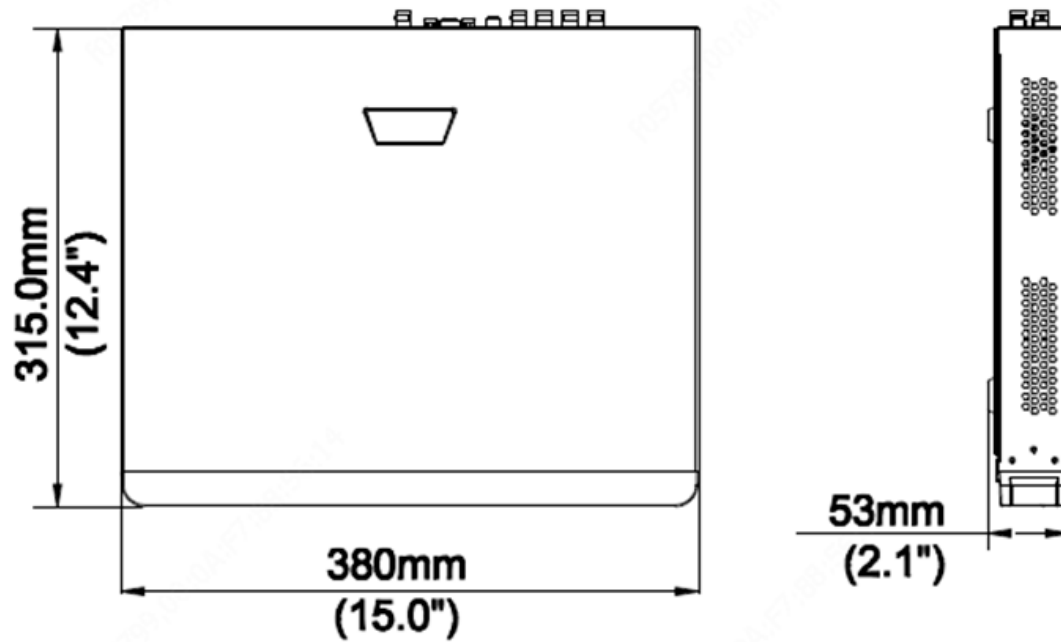

HARD DISK

SATA	2 SATA interfaces
Capacity	Up to 10TB for each HDD

SMART

VCA Detection	2-ch Intrusion detection and cross line detection on analog camera
VCA Search	Behavior search on analog camera

EXTERNAL INTERFACE

Network Interface	1 RJ45 10M / 100M / 1000M self-adaptive Ethernet Interface
USB Interface	Rear panel: 1 x USB3.0, Front panel: 1 x USB2.0
Serial Interface	1 x RS485

GENERAL

Power Supply	12 Vdc Power Consumption: ≤ 12 W (without HDD)
Working Environment	+14°F ~ +131°F (-10°C ~ + 55°C), Relative humidity ≤ 90% (non-condensing)
Dimensions (W×D×H)	15" × 12.4" × 2.1" (380 × 315 × 53 mm)
Weight (without HDD)	4.19 lb.(≤1.9 kg)

DIMENSIONS

REAR PANEL