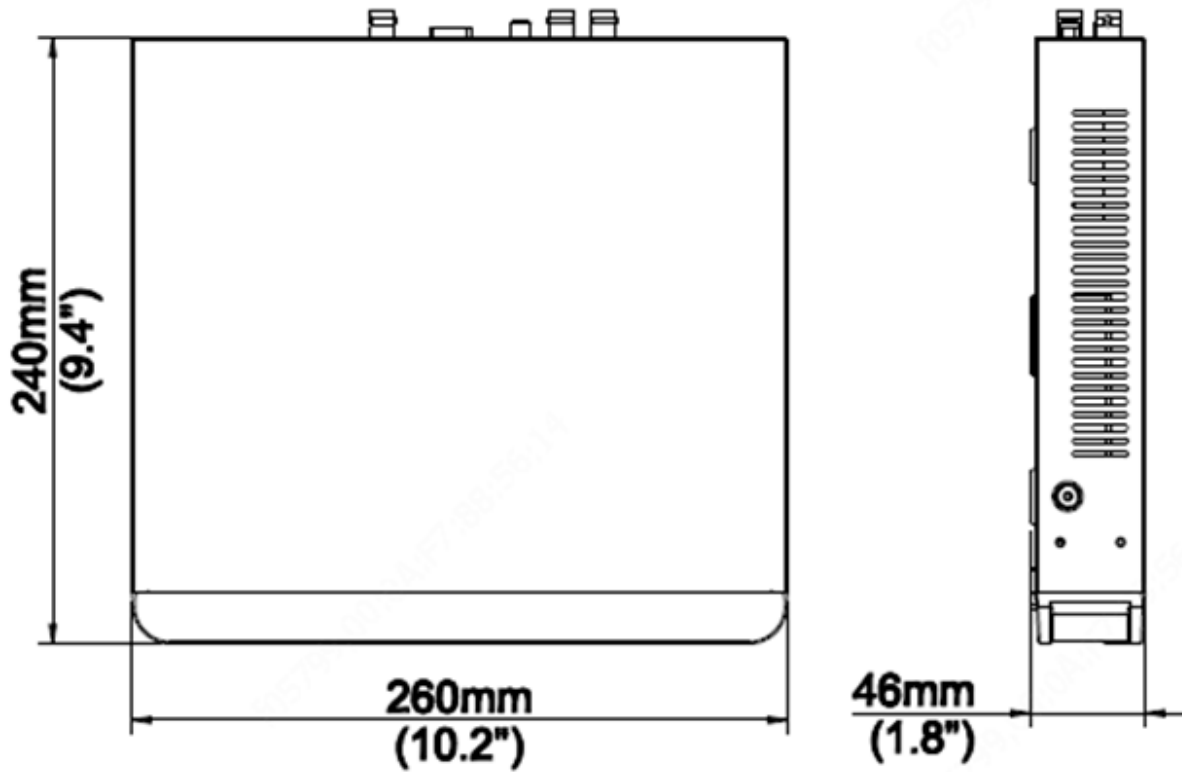

## HARD DISK

SATA	1 SATA interfaces
Capacity	Up to 10TB for each HDD

## DIMENSIONS