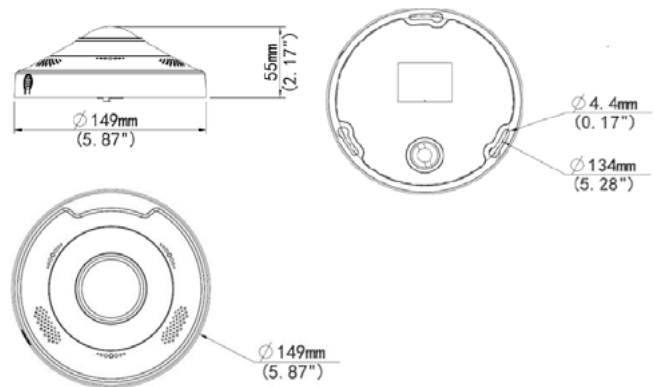

SPECIFICATIONS

LIVE VIEW DISPLAY

Mount Type	Supports table, wall, and ceiling
Display Modes	Supports 10 display modes (including display modes of mount types and decoding modes): Display Mode: Original Image, Fisheye+4PTZ, Panoramic Preview Mode: Original Image, 360° Panoramic+1PTZ, 180° Panoramic, Fisheye+3PTZ, Fisheye+4PTZ, 360° Panoramic+6PTZ, Fisheye+8PTZ

INTERFACE

Audio I/O	Audio interface Input: impedance 35 kΩ; amplitude 2V [p-p] Output: impedance 600 Ω; amplitude 2V [p-p]
Alarm I/O	2 / 1 Multiple Alarm linkage editable
Built-in Mic	Supported
Built-in Speaker	Supported
Serial	1 channel RS485 interface
Network	1 RJ45 10M / 100M Base-TX Auto-adaptive Ethernet
Video Output	1 BNC, impedance 75 Ω; amplitude 1V [p-p]

CERTIFICATIONS

Certifications	CE: EN 60950-1 UL: UL60950-1 FCC: FCC Part 15
----------------	---

GENERAL

Power	12 Vdc ± 25%, PoE (IEEE 802.3af) Power consumption: Max 9.6 W
Dimensions (Ø x H)	Ø 5.87" x 2.0" (Ø 149 x 51.5mm (∅))
Net Weight	1.1 lb. (0.5 kg)
Material	Shield: PC Body: metal Bottom plate: metal Decorative cover: plastic
Working Environment	-31°F - 140°F (-35°C ~ 60°C), Relative humidity: ≤ 95% (non-condensing)
Storage Environment	-31°F - 140°F (-35°C ~ 60°C), Relative humidity: ≤ 95% (non-condensing)
Surge Protection	6 KV
Ingress Protection	IP66
Vandal Resistant	IK10
Reset Button	Supported

DIMENSIONS

BRACKETS & ACCESSORIES

SC-A01-IN

SC-CM24-IN

SC-JB04-D-IN

SC-SE24-A-IN

SC-SE24-IN