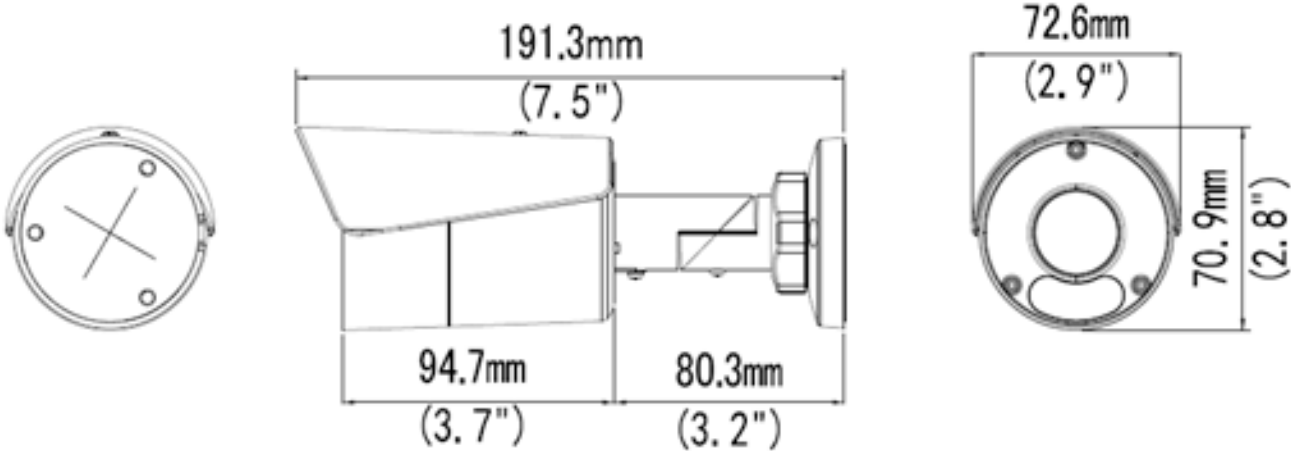

INTERFACE

Network	10 / 100M Base-TX Ethernet
---------	----------------------------

CERTIFICATIONS

Certifications	CE: EN 60950-1 UL: UL60950-1 FCC: FCC Part 15
----------------	---

GENERAL

Power	12 Vdc ±25%, PoE (IEEE 802.3af) Power consumption: Max 6 W
Dimensions (L x W x H)	7.5" x 2.9" x 2.8" (191.3 x 72.6 x 70.9 mm)
Net Weight	1.1 lb. (0.5 kg)
Material	Sun shield: plastic Front cover: plastic Body: metal Bracket: metal Bottom plate: metal
Working Environment	-22°F - 140°F (-30°C - 60°C), Relative humidity: ≤95% (non-condensing)
Storage Environment	-22°F - 140°F (-30°C - 60°C), Relative humidity: ≤95% (non-condensing)
Surge Protection	2 KV
Ingress Protection	IP67

DIMENSIONS

BRACKETS & ACCESSORIES

SC-A01-IN

SC-JB05-B-IN

SC-UP06-C-IN