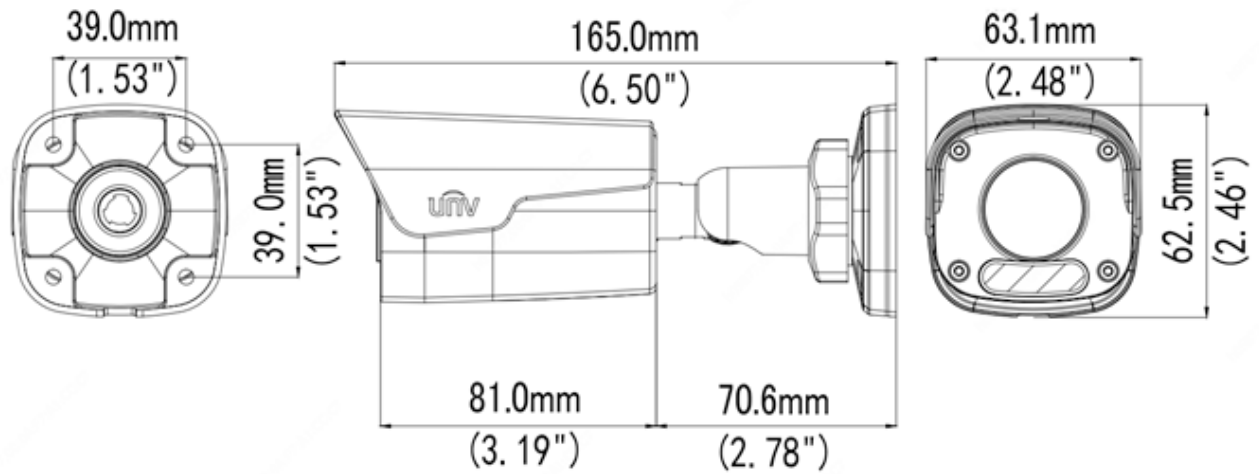

INTERFACE

Network	10 / 100M Base-TX Ethernet
---------	----------------------------

CERTIFICATIONS

Certifications	CE: EN 60950-1 UL: UL60950-1 FCC: FCC Part 15
----------------	---

GENERAL

Power	12 Vdc ±25%, PoE (IEEE 802.3af) Power consumption: Max 4.5 W
Dimensions (L × W × H)	6.5" × 2.5" × 2.5" (165 × 63.1 × 62.5 mm)
Net Weight	0.99 lb. (0.45 kg)
Material	Sun shield: plastic Front cover: metal Body: metal Bracket: metal Bottom plate: metal
Working Environment	-22°F - 140°F (-30°C - 60°C), Relative humidity: ≤ 95% (non-condensing)
Storage Environment	-22°F - 140°F (-30°C - 60°C), Relative humidity: ≤ 95% (non-condensing)
Surge Protection	2 KV
Ingress Protection	IP67
Reset Button	Supported

DIMENSIONS

BRACKETS & ACCESSORIES

SC-A01-IN

SC-UP06-B-IN

SC-UP06-C-IN

SC-JB05-A-IN