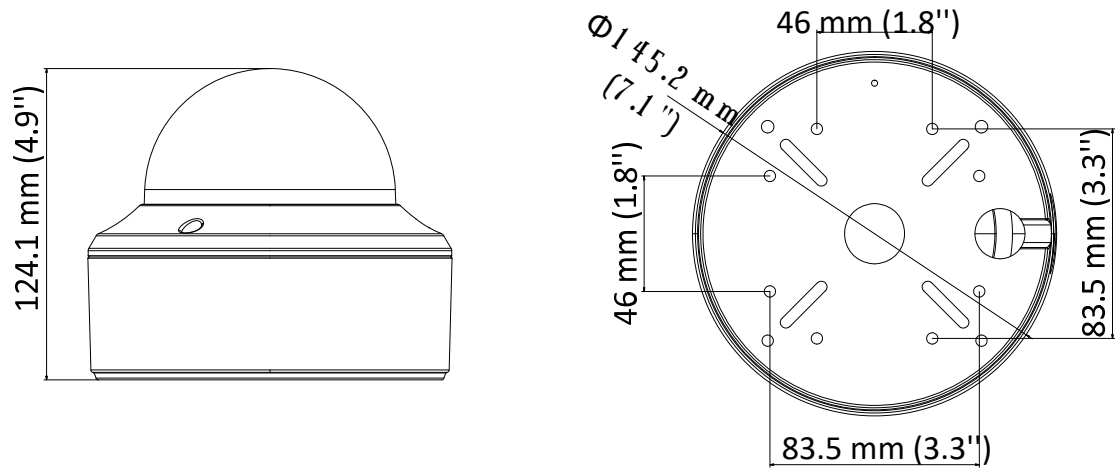

AC326D-OD4Z

5MP Motorized Vari focal Dome Camera

Key Features

- 5 MP high performance COMS
- 2560 × 1944 resolution
- 2.7 mm to 13.5 mm motorized vari-focal lens
- EXIR 2.0, smart IR, up to 40 m IR distance
- OSD menu, 2D DNR, DWDR
- 4 in 1 video output (switchable TVI/AHD/CVI/CVBS)
- IP67, IK10
- Up the coax (UTC-C)

AC326D-OD4Z

5 MP Dome Camera

Camera	
Image Sensor	5 MP CMOS image sensor
Resolution	2560 (H) × 1944 (V)
Min. Illumination	Color: 0.01 Lux @ (F1.2, AGC ON), 0 Lux with IR
Shutter Time	PAL: 1/25 s to 1/50, 000 s NTSC: 1/30 s to 1/50, 000 s
Lens	2.7 mm to 13.5 mm motorized vari-focal lens
Horizontal Field of View	95.7° to 29.1°
Lens Mount	Ø 14
Day & Night	IR cut filter
Angle Adjustment	Pan: 0° to 355°; Tilt: 0° to 75°; Rotate: 0° to 355°
Synchronization	Internal synchronization
Frame Rate	PAL: 5 MP@20fps, 4 MP@25fps, 1080p@25fps NTSC: 5 MP@20fps, 4 MP@30fps, 1080p@30fps
Menu	
AGC	Support
D/N Mode	Auto/Color/BW (Black and White)
White Balance	ATW/MWB
BLC	Support
DWDR (Digital Wide Dynamic Range)	Support
Functions	Brightness, Sharpness, DNR, Mirror, Smart IR
Interface	
Video Output	1 HD analog output
Switch Button	TVI/AHD/CVI/CVBS
General	
Operating Conditions	-40 °C to 60 °C (-40 °F to 140 °F), humidity: 90% or less (non-condensation)
Power Supply	12 VDC ±15%, 24 VAC ±15%
Power Consumption	Max. 6.0 W
Protection Level	IP67, IK10
Material	Metal
IR Range	Up to 40 m
Communication	Up the coax, Protocol: UTC-C (TVI output)
Dimensions	Ø 145.2 mm × 124.1 mm (Ø 7.1" × 4.9")
Weight	Approx. 655 g (1.44 lb.)

AC326D-OD4Z

5 MP Dome Camera

Dimension

AC326D-OD4Z

5 MP Dome Camera

1273ZJ-140
Wall Mount

1275ZJ-SUS
Vertical Pole Mount

1276ZJ-SUS
Corner Mount