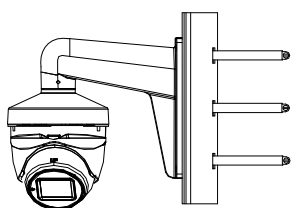

AC326-VD4Z

5MP Motorized Vari focal Dome Camera

Camera	
Image Sensor	5 MP CMOS image sensor
Resolution	2560 (H) × 1944 (V)
Min. Illumination	Color: 0.01 Lux @ (F1.2, AGC ON), 0 Lux with IR
Shutter Time	PAL: 1/25 s to 1/50, 000 s NTSC: 1/30 s to 1/50, 000 s
Lens	2.7 mm to 13.5 mm motorized vari-focal lens
Horizontal Field of View	95.7° to 29.1°
Lens Mount	Ø 14
Day & Night	IR cut filter
Angle Adjustment	Pan: 0° to 360°; Tilt: 0° to 75°; Rotate: 0° to 360°
Synchronization	Internal synchronization
Frame Rate	PAL: 5 MP@20fps, 4 MP@25fps, 1080p@25fps NTSC: 5 MP@20fps, 4 MP@30fps, 1080p@30fps
Menu	
AGC	Support
D/N Mode	Auto/Color/BW (Black and White)
White Balance	ATW/MWB
BLC	Support
DWDR (Digital Wide Dynamic Range)	Support
Functions	Brightness, Sharpness, DNR, Mirror, Smart IR
Interface	
Video Output	1 HD analog output
Switch Button	TVI/AHD/CVI/CVBS
General	
Operating Conditions	-40 °C to 60 °C (-40 °F to 140 °F), humidity: 90% or less (non-condensation)
Power Supply	12 VDC ±25%
Power Consumption	Max. 6.3 W
Protection Level	IP67
Material	Metal
IR Range	Up to 40 m
Communication	Up the coax, Protocol: UTC-C (TVI output)
Dimensions	123.86 mm × 134.3 mm × 110.11 mm (4.88" × 5.29" × 4.38")
Weight	Approx. 580 g (1.28 lb.)

AC326-VD4Z

5MP Motorized Vari focal Dome Camera

Dimension

AC326-VD4Z

5MP Motorized Vari focal Dome Camera

Accessory

1273ZJ-130-TRL
Wall Mount

1275ZJ-SUS
Vertical Pole Mount