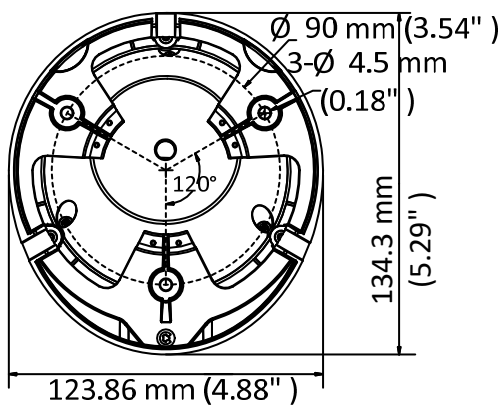

AC326-VD4Z

5MP Motorized Vari focal Dome Camera

Key Features

- 5 MP high performance COMS
- 2560 × 1944 resolution
- 2.7 mm to 13.5 mm motorized vari-focal lens
- EXIR 2.0, smart IR, up to 40 m IR distance
- OSD menu, 2D DNR, DWDR
- 4 in 1 video output (switchable TVI/AHD/CVI/CVBS)
- IP67
- Up the coax (UTC-C)

AC326-VD4Z

5MP Motorized Vari focal Dome Camera

Camera	
Image Sensor	5 MP CMOS image sensor
Resolution	2560 (H) × 1944 (V)
Min. Illumination	Color: 0.01 Lux @ (F1.2, AGC ON), 0 Lux with IR
Shutter Time	PAL: 1/25 s to 1/50, 000 s NTSC: 1/30 s to 1/50, 000 s
Lens	2.7 mm to 13.5 mm motorized vari-focal lens
Horizontal Field of View	95.7° to 29.1°
Lens Mount	Ø 14
Day & Night	IR cut filter
Angle Adjustment	Pan: 0° to 360°; Tilt: 0° to 75°; Rotate: 0° to 360°
Synchronization	Internal synchronization
Frame Rate	PAL: 5 MP@20fps, 4 MP@25fps, 1080p@25fps NTSC: 5 MP@20fps, 4 MP@30fps, 1080p@30fps
Menu	
AGC	Support
D/N Mode	Auto/Color/BW (Black and White)
White Balance	ATW/MWB
BLC	Support
DWDR (Digital Wide Dynamic Range)	Support
Functions	Brightness, Sharpness, DNR, Mirror, Smart IR
Interface	
Video Output	1 HD analog output
Switch Button	TVI/AHD/CVI/CVBS
General	
Operating Conditions	-40 °C to 60 °C (-40 °F to 140 °F), humidity: 90% or less (non-condensation)
Power Supply	12 VDC ±25%
Power Consumption	Max. 6.3 W
Protection Level	IP67
Material	Metal
IR Range	Up to 40 m
Communication	Up the coax, Protocol: UTC-C (TVI output)
Dimensions	123.86 mm × 134.3 mm × 110.11 mm (4.88" × 5.29" × 4.38")
Weight	Approx. 580 g (1.28 lb.)

AC326-VD4Z

5MP Motorized Vari focal Dome Camera

Dimension

AC326-VD4Z

5MP Motorized Vari focal Dome Camera

Accessory

1273ZJ-130-TRL
Wall Mount

1275ZJ-SUS
Vertical Pole Mount