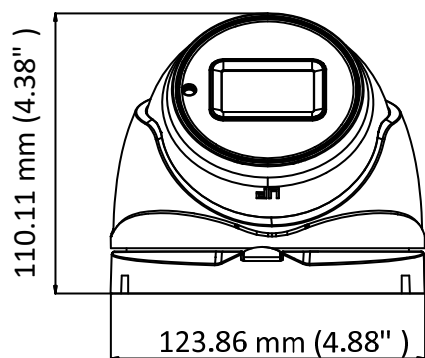

AC326-VD4Z

5MP Motorized Vari focal Dome Camera

Key Features

- 5 MP high performance COMS
- 2560 × 1944 resolution
- 2.7 mm to 13.5 mm motorized vari-focal lens
- EXIR 2.0, smart IR, up to 40 m IR distance
- OSD menu, 2D DNR, DWDR
- 4 in 1 video output (switchable TVI/AHD/CVI/CVBS)
- IP67
- Up the coax (UTC-C)

AC326-VD4Z

5MP Motorized Vari focal Dome Camera

Camera	
Image Sensor	5 MP CMOS image sensor
Resolution	2560 (H) × 1944 (V)
Min. Illumination	Color: 0.01 Lux @ (F1.2, AGC ON), 0 Lux with IR
Shutter Time	PAL: 1/25 s to 1/50, 000 s NTSC: 1/30 s to 1/50, 000 s
Lens	2.7 mm to 13.5 mm motorized vari-focal lens
Horizontal Field of View	95.7° to 29.1°
Lens Mount	Ø 14
Day & Night	IR cut filter
Angle Adjustment	Pan: 0° to 360°; Tilt: 0° to 75°; Rotate: 0° to 360°
Synchronization	Internal synchronization
Frame Rate	PAL: 5 MP@20fps, 4 MP@25fps, 1080p@25fps NTSC: 5 MP@20fps, 4 MP@30fps, 1080p@30fps
Menu	
AGC	Support
D/N Mode	Auto/Color/BW (Black and White)
White Balance	ATW/MWB
BLC	Support
DWDR (Digital Wide Dynamic Range)	Support
Functions	Brightness, Sharpness, DNR, Mirror, Smart IR
Interface	
Video Output	1 HD analog output
Switch Button	TVI/AHD/CVI/CVBS
General	
Operating Conditions	-40 °C to 60 °C (-40 °F to 140 °F), humidity: 90% or less (non-condensation)
Power Supply	12 VDC ±25%
Power Consumption	Max. 6.3 W
Protection Level	IP67
Material	Metal
IR Range	Up to 40 m
Communication	Up the coax, Protocol: UTC-C (TVI output)
Dimensions	123.86 mm × 134.3 mm × 110.11 mm (4.88" × 5.29" × 4.38")
Weight	Approx. 580 g (1.28 lb.)

AC326-VD4Z

5MP Motorized Vari focal Dome Camera

Dimension

AC326-VD4Z

5MP Motorized Vari focal Dome Camera

Accessory

1273ZJ-130-TRL
Wall Mount

1275ZJ-SUS
Vertical Pole Mount