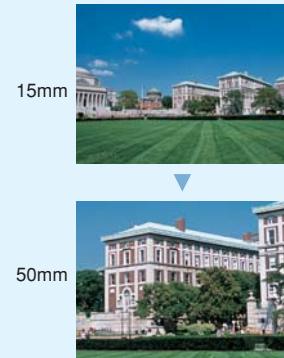

MEGAPIXEL VARI-FOCAL LENSES MP