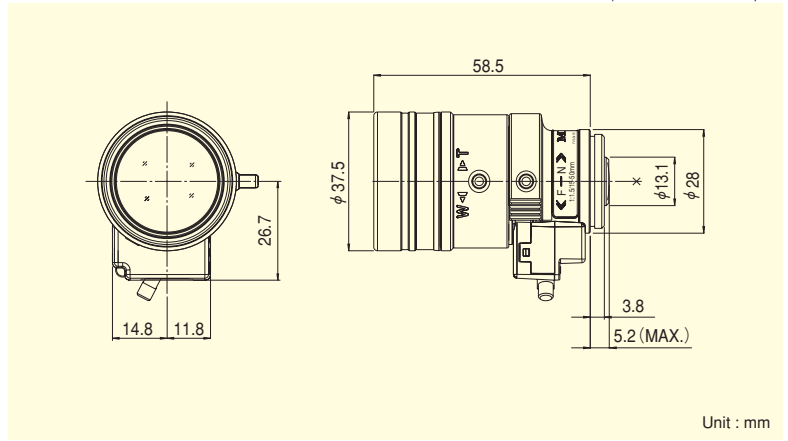

MANUAL
Manual Iris

CS-mt
CS Mount

METAL
Metal Mount

AT
Aspherical Lens

F1.5
Wide Aperture Rate

RoHS
RoHS Compliant

3.3×

- High image-quality monitoring with optical performance supporting 3 megapixels.
- f15-50mm, 3.3x zooming application compatible lens.
- Designed to maximize optical performance with high-accuracy aspheric lens, low-dispersion glass, and high refractive-index glass.

Focal Length (mm)		15~50 (3.3×)	
Iris Range		F1.5 ~ Close	
Operation	Zoom	Manual	
	Focus	Manual	
	Iris	Manual	
Angle Of View (H×V)	1/3"	WIDE	18°08' × 13°34'
		TELE	5°35' × 4°12'
	1/4"	WIDE	13°34' × 10°10'
		TELE	4°12' × 3°10'
Angle Of View (H×V) Aspect Ratio 16:9	1/3"	WIDE	19°46' × 11°40'
		TELE	6°04' × 3°26'
	1/4"	WIDE	14°47' × 8°18'
		TELE	4°34' × 2°35'
Focusing Range (From Front Of The Lens) (m)		∞ ~ 0.8	
Object Dimensions at M.O.D. (H×V) (mm)	1/3"	WIDE	271 × 202
		TELE	87 × 66
	1/4"	WIDE	202 × 151
		TELE	66 × 49
Object Dimensions at M.O.D. (H×V) (mm) Aspect Ratio 16:9	1/3"	WIDE	296 × 165
		TELE	95 × 54
	1/4"	WIDE	220 × 123
		TELE	72 × 40
Back Focal Distance (in air) (mm)		MIN.7.7	
Exit Pupil Position (From Image Plane) (mm)		-36	
Filter Thread (mm)		—	
Mount		CS	
Mass (g)		60	
Remarks		• With Metal Mount	