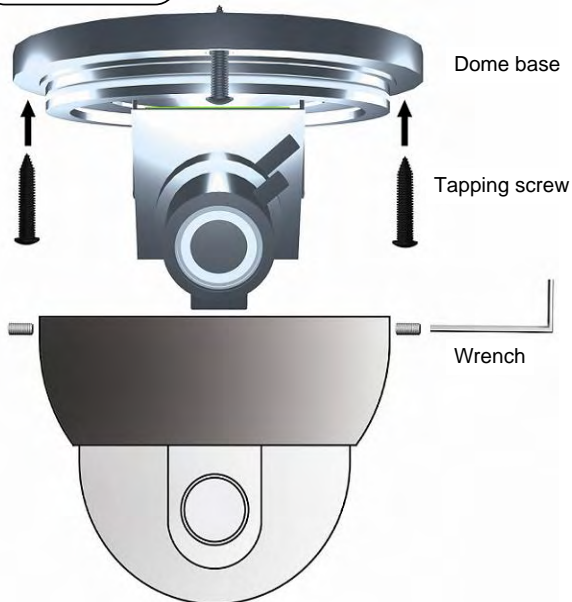

This symbol is intended to alert the user to the presence of uninsulated "dangerous voltage" within the product's enclosure that may be of sufficient magnitude to constitute a risk of electric shock to persons.

### Dimensions

### Connection

1. Pull the dome cover down to open.
2. Draw out power/video wires to the connecting places.
3. Fix the dome base by screws on the ceiling.
4. Adjust desired focus and scene by turning and moving the hemisphere by hand.
5. Put the dome cover over the base.
6. Fix the dome cover on the base by wrench.