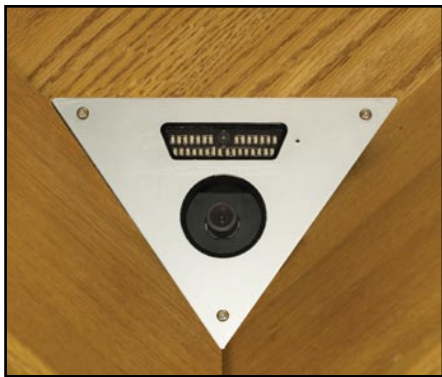

# SUPERCIRCUITS

*Weatherproof Vandal Resistant  
Corner Video Security Camera*

**These Outdoor Cameras are Stylish  
with a Brushed Aluminum Design.**

## KEY FEATURES

- 1/3" Sony chipset
- 480 lines resolution
- 0.0 lux visibility with 30 foot IR illumination range
- Built-in pre-amplified microphone
- 160 degree field of view
- Stylish vandal resistant brushed aluminum design
- IP65 weatherproof rating
- 12V DC @300mA

### Corner Camera

Supercircuits new outdoor corner camera is perfect for elevators, entry ways, or anywhere a commanding view of an entire room is required to be seen and recorded. Not only can it see an entire room with a commanding 160° field of view, but it is stylishly placed in a brushed aluminum design. Our CC1 is great indoors and outdoors, and is IP65 weatherproof rated and is completely vandalproof. The 1/3" Sony chipset provides 480 lines of stunning resolution and has a 0.0 low lux visibility with 30 foot IR illumination range.